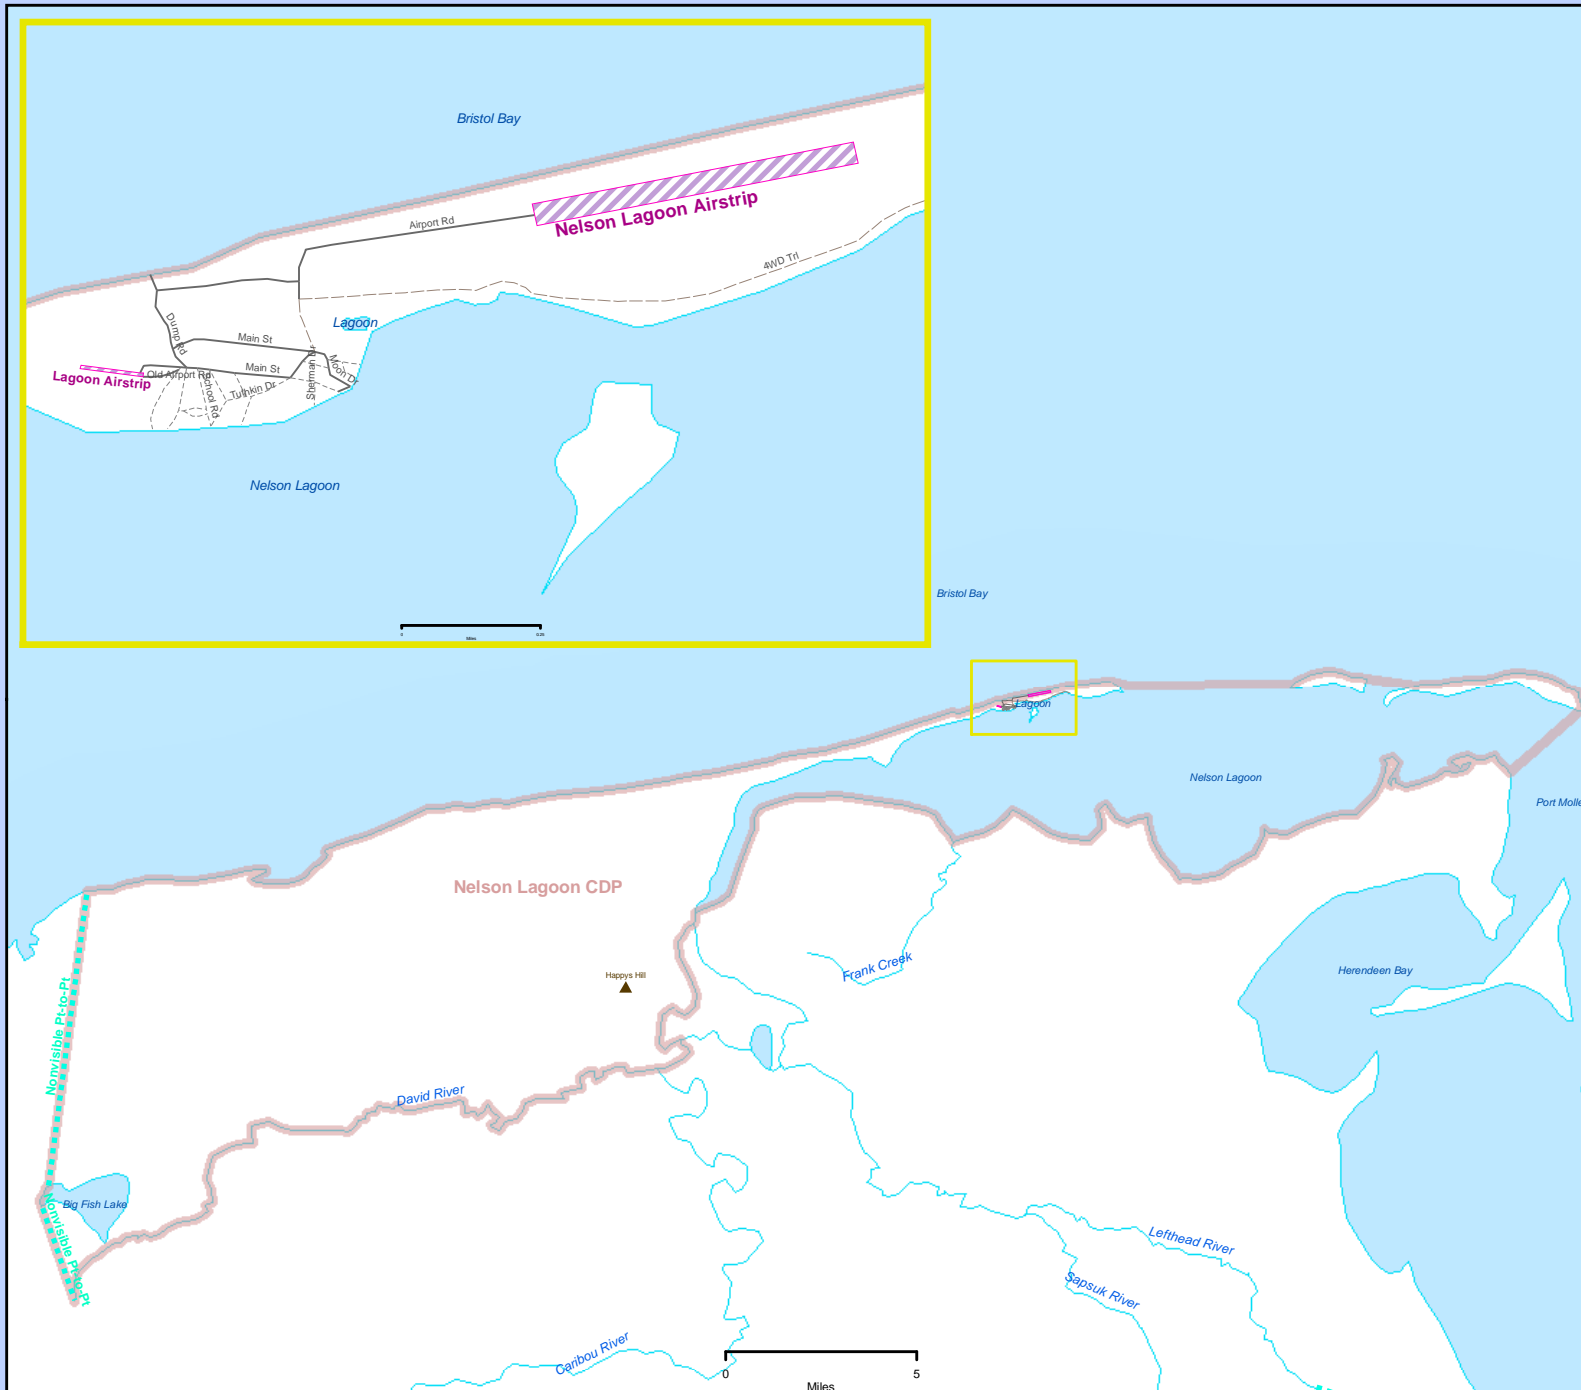

Nelson Lagoon CDP Aleutians East Borough

Legend

- CDP
- Neighborhood Roads
- 4WD Road
- Foot Trail/Boardwalk
- Stream/Creek
- Nonvisible Pt-to-Pt
- Airport
- Mountains

Prepared by:
Alaska Department of Labor &
Workforce Development
Census & Geographic Information Network
October 2004
Source: US Census 2000 TIGERline
Created in ArcGIS 8 using ArcMap
Alaska Albers Projection