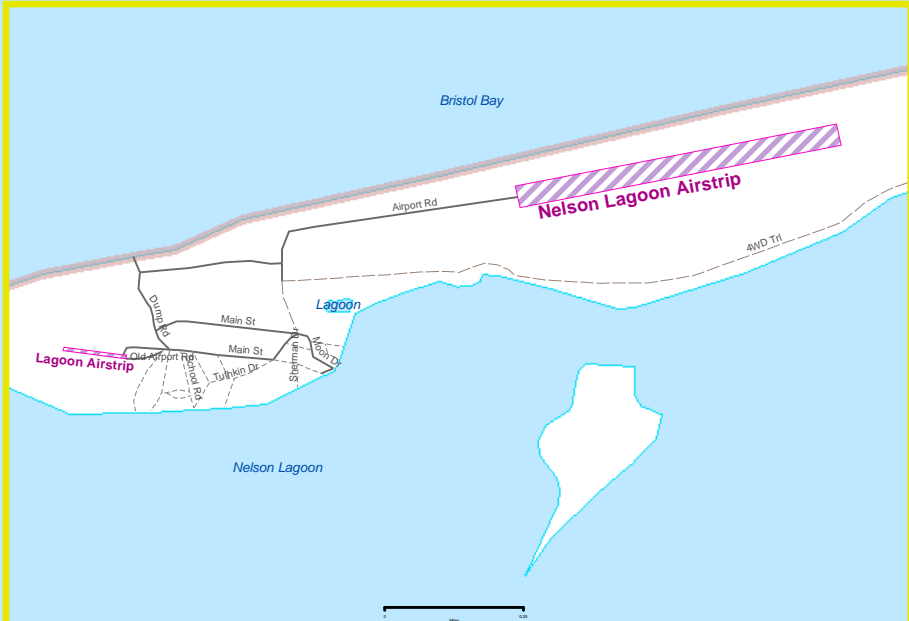

Nelson Lagoon CDP Aleutians East Borough

Legend

- CDP
- Neighborhood Roads
- 4WD Road
- Foot Trail/Boardwalk
- Stream/Creek
- Nonvisible Pt-to-Pt
- Airport
- Mountains

Prepared by:
Alaska Department of Labor &
Workforce Development
Census & Geographic Information Network
October 2004
Source: US Census 2000 TIGERline
Created in ArcGIS 8 using ArcMap
Alaska Albers Projection